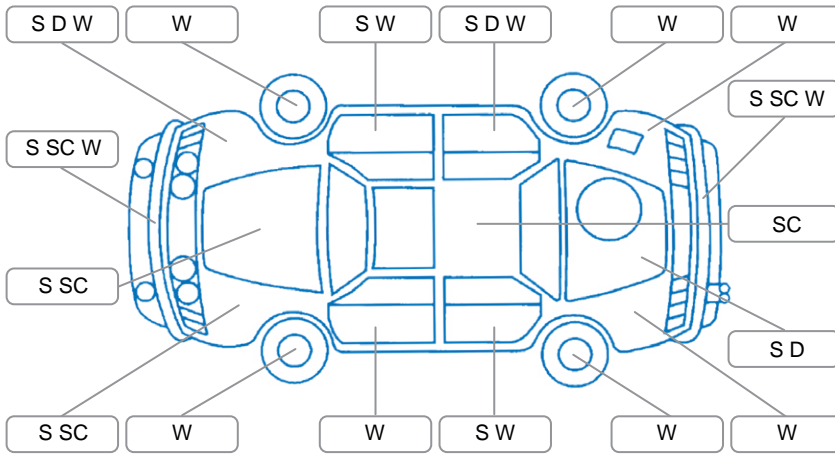

Report ID:	28,098,623	Version:	1
Created:	07 Apr 2026		

Make:	Honda	Model:	FIT
Body Style:	Hatchback	Year:	2012
Rego No.:	NSC165	Rego Expiry:	13 Aug 2026
WoF Expiry:	30 Sep 2026	Odometer:	158,016 Kms
Good No.:	28098623	VIN:	7AT08G2YX21702573
Next Service:	?	Service History:	No

Key
 S = Scratch R = Rust C = Crack * = Decals W = Significant scuffs
 D = Dent PT = Paint defect P = Pin dent SC = Stone Chips

Note: some defects and blemishes may not be displayed in the diagram

Body Inspection Comments

Windscreen stone chips
 Right low beam not working

Conditions During Body Inspection Dry

Under Carriage and Under Bonnet Inspection Comments

Front wheel drive

Interior Comments

Seats:	Average
Carpets:	Average
Panels:	Average
Dashboard:	Average