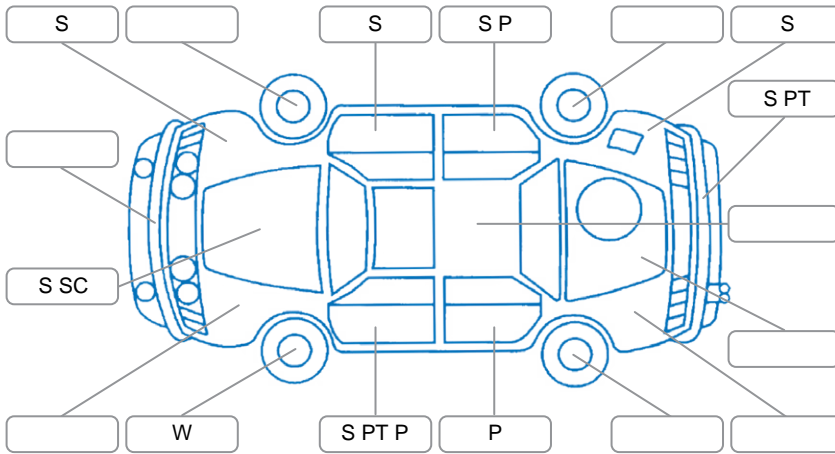

Key
 S = Scratch R = Rust C = Crack * = Decals W = Significant scuffs
 D = Dent PT = Paint defect P = Pin dent SC = Stone Chips

Note: some defects and blemishes may not be displayed in the diagram

Body Inspection Comments

Conditions During Body Inspection: Dry

Under Carriage and Under Bonnet Inspection Comments

Interior Comments

Seats:	Good
Carpets:	Good
Panels:	Good
Dashboard:	Good

General Comments

Vehicle drove well.

Road Conditions During Test Drive	Dry	
Engine Timing Mechanism	Timing Chain	
Evidence of Cam Belt Replacement	<input type="checkbox"/> Yes <input type="checkbox"/> No	Kms
Inspected by:	Jayden Roxburgh	
Published by:	Jayden Roxburgh	
Inspection Date:	17 Apr 2026	