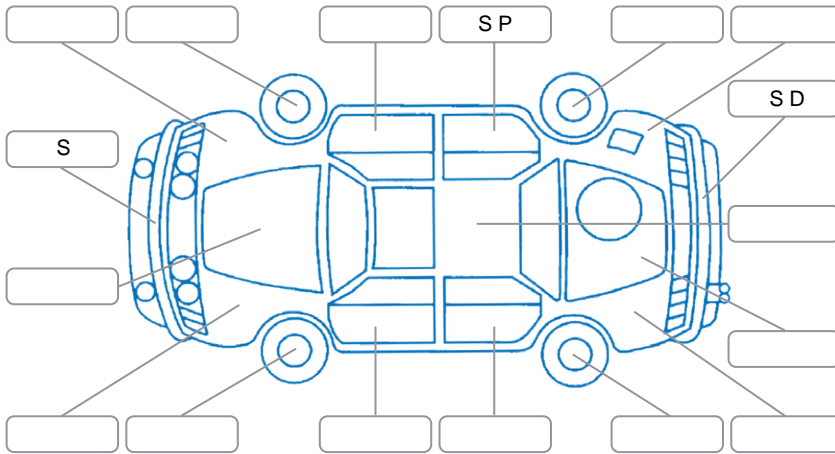

Report ID:	28,098,550	Version:	2
Created:	24 Apr 2026		

Make:	Peugeot	Model:	2008
Body Style:	SUV	Year:	2022
Rego No.:	PPE337	Rego Expiry:	31 Jul 2026
WoF Expiry:	07 May 2027	Odometer:	38,155 Kms
Good No.:	28098550	VIN:	VR3USHNLWNJ685647
Next Service:	48000 kms	Service History:	No

**Key**  
 S = Scratch    R = Rust    C = Crack    \* = Decals    W = Significant scuffs  
 D = Dent    PT = Paint defect    P = Pin dent    SC = Stone Chips

Note: some defects and blemishes may not be displayed in the diagram