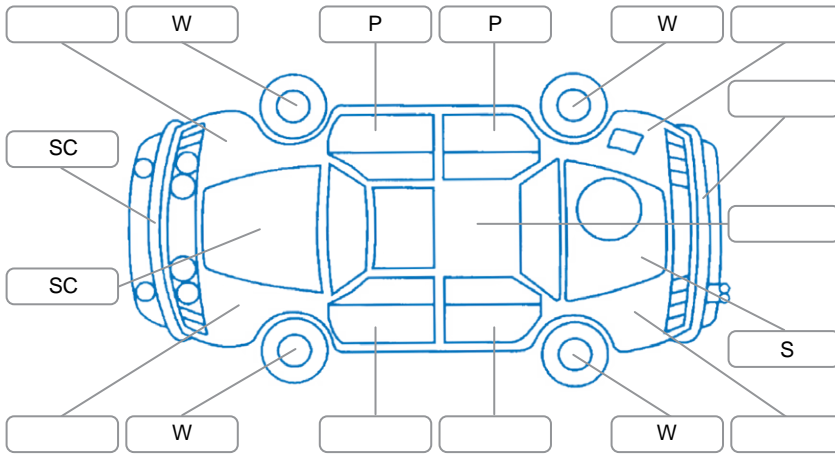

Report ID:	28,098,545	Version:	1
Created:	06 Apr 2026		

Make:	Peugeot	Model:	2008
Body Style:	SUV	Year:	2018
Rego No.:	LN75	Rego Expiry:	17 Sep 2026
WoF Expiry:	24 Sep 2026	Odometer:	41,569 Kms
Good No.:	28098545	VIN:	VF3CUHNZTJY104393
Next Service:	54,000 Kms	Service History:	No

**Key**  
 S = Scratch    R = Rust    C = Crack    \* = Decals    W = Significant scuffs  
 D = Dent    PT = Paint defect    P = Pin dent    SC = Stone Chips

Note: some defects and blemishes may not be displayed in the diagram