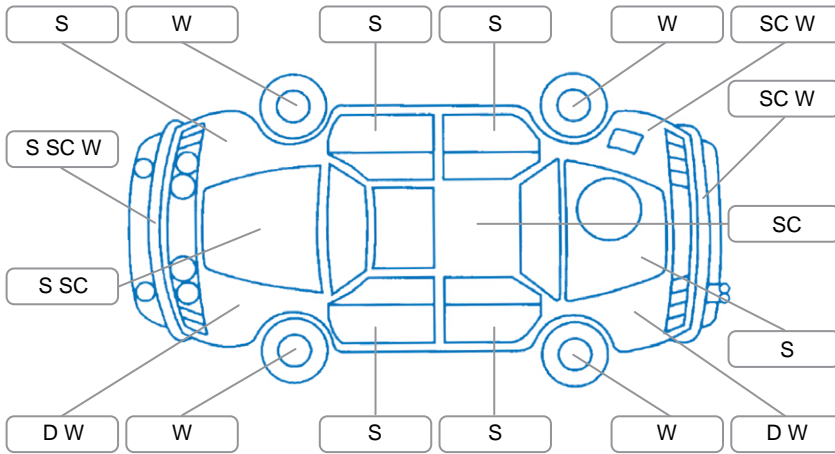

Report ID:	28,098,532	Version:	1
Created:	10 Apr 2026		

Make:	Holden	Model:	Cruze
Body Style:	Hatchback	Year:	2015
Rego No.:	JBM156	Rego Expiry:	31 Aug 2026
WoF Expiry:	05 Jul 2026	Odometer:	117,032 Kms
Good No.:	28098532	VIN:	6G1PD6EM1FL118496
Next Service:	123,800km	Service History:	Yes

Key

S = Scratch R = Rust C = Crack * = Decals W = Significant scuffs
 D = Dent PT = Paint defect P = Pin dent SC = Stone Chips

Note: some defects and blemishes may not be displayed in the diagram

Body Inspection Comments

Conditions During Body Inspection: Dry

Under Carriage and Under Bonnet Inspection Comments

Underbody surface rust
 Engine oil leaks
 Front wheel drive

Interior Comments

Seats:	Good
Carpets:	Good
Panels:	Good
Dashboard:	Good