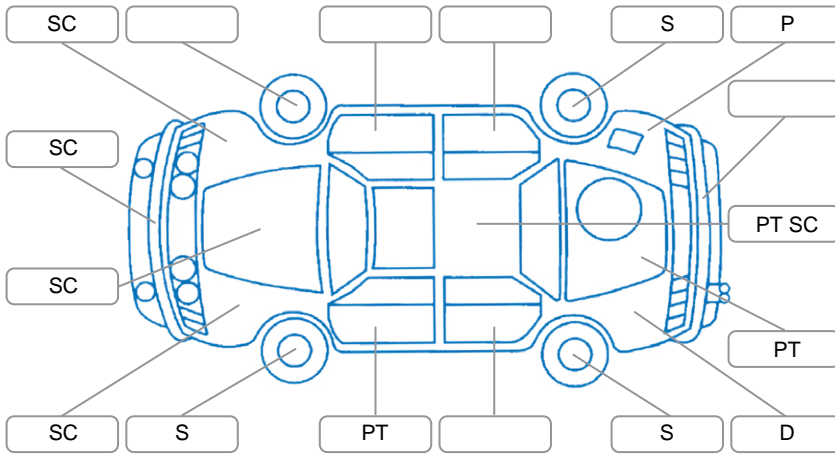

Report ID:	28,098,509	Version:	2
Created:	15 Apr 2026		

Make:	Citroen	Model:	DS3
Body Style:	Hatchback	Year:	2010
Rego No.:	FSE182	Rego Expiry:	18 May 2026
WoF Expiry:	03 Mar 2027	Odometer:	117,492 Kms
Good No.:	28098509	VIN:	VF7SA5FR8AW584272
Next Service:	127,000 Kms	Service History:	No

**Key**  
 S = Scratch    R = Rust    C = Crack    \* = Decals    W = Significant scuffs  
 D = Dent    PT = Paint defect    P = Pin dent    SC = Stone Chips

Note: some defects and blemishes may not be displayed in the diagram