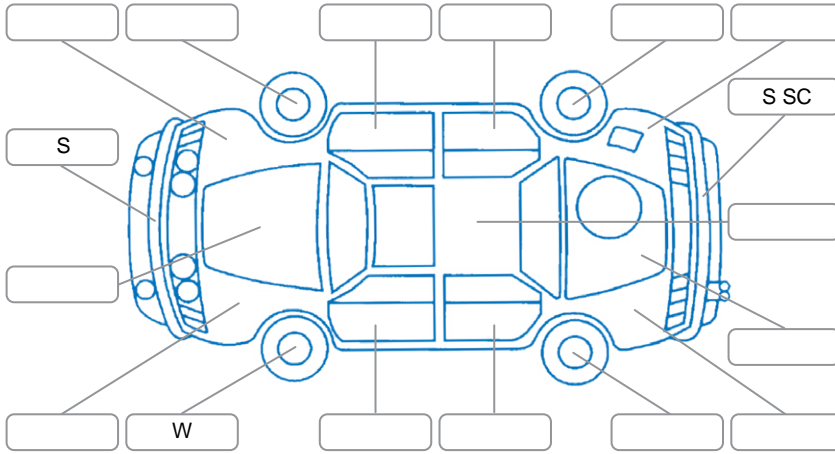

Report ID:	28,098,476	Version:	1
Created:	13 Apr 2026		

Make:	Suzuki	Model:	Swift
Body Style:	Hatchback	Year:	2022
Rego No.:	PEQ347	Rego Expiry:	31 Mar 2026
WoF Expiry:	18 Mar 2027	Odometer:	32,849 Kms
Good No.:	28098476	VIN:	JSAAZC33S00403160
Next Service:	42000	Service History:	Yes

Key

S = Scratch R = Rust C = Crack * = Decals W = Significant scuffs
 D = Dent PT = Paint defect P = Pin dent SC = Stone Chips

Note: some defects and blemishes may not be displayed in the diagram

Body Inspection Comments