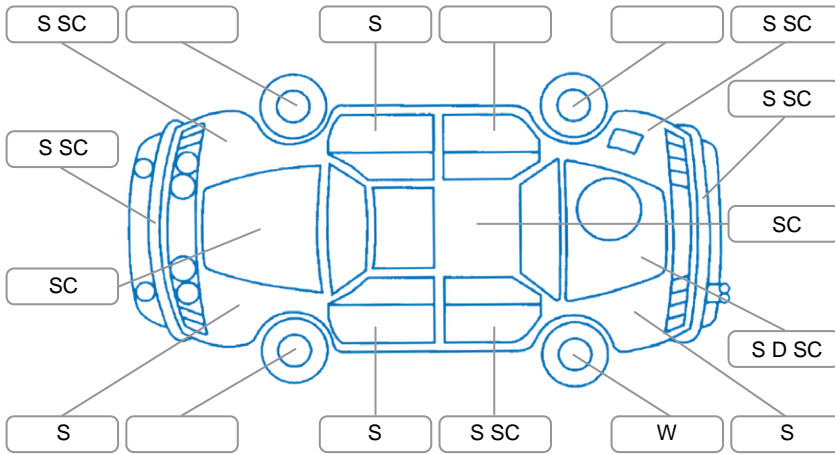

Report ID:	28,098,469	Version:	1
Created:	17 Apr 2026		

Make:	Toyota	Model:	Hiace
Body Style:	Van	Year:	2004
Rego No.:	EBD965	Rego Expiry:	15 May 2025
WoF Expiry:	31 Mar 2027	Odometer:	259,962 Kms
Good No.:	28098469	VIN:	7A8H60F0807006275
Next Service:	269964	Service History:	No

**Key**  
 S = Scratch    R = Rust    C = Crack    \* = Decals    W = Significant scuffs  
 D = Dent    PT = Paint defect    P = Pin dent    SC = Stone Chips

Note: some defects and blemishes may not be displayed in the diagram