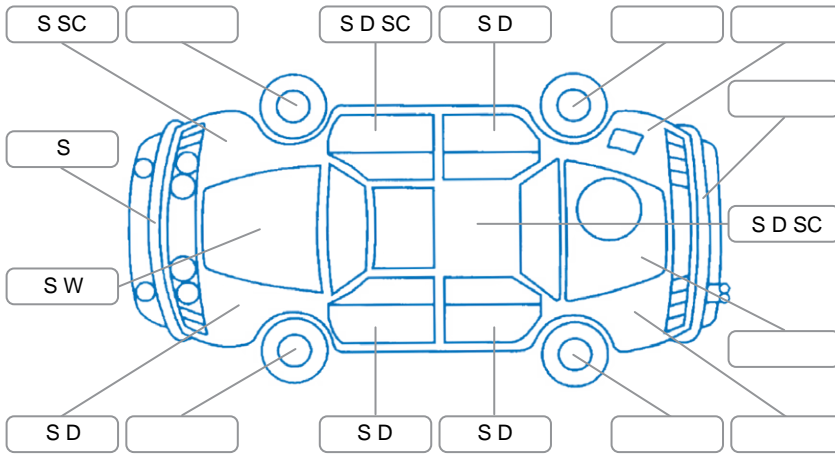

Report ID:	28,098,453	Version:	1
Created:	11 Apr 2026		

Make:	Toyota	Model:	Hilux
Body Style:	Utility	Year:	2008
Rego No.:	ENW492	Rego Expiry:	06 Sep 2026
WoF Expiry:	16 Sep 2026	Odometer:	257,086 Kms
Good No.:	28098453	VIN:	MR0FZ22G001018158
Next Service:	N/A	Service History:	No

Key

S = Scratch R = Rust C = Crack * = Decals W = Significant scuffs
 D = Dent PT = Paint defect P = Pin dent SC = Stone Chips

Note: some defects and blemishes may not be displayed in the diagram

Body Inspection Comments

- Dent in left side lower sill
- Right side front bumper bar plastic trim cracked
- Front right bumper bar indicator and park lights aren't working

Conditions During Body Inspection: Dry

Under Carriage and Under Bonnet Inspection Comments

- 4WD
- Oil seep

Interior Comments

Seats:	Average
Carpets:	Average
Panels:	Average
Dashboard:	Average

General Comments

- Brake pedal getting soft
- Centre and left side A/C and heater knobs faulty

Road Conditions During Test Drive	Dry		
Engine Timing Mechanism	Cambelt		
Evidence of Cam Belt Replacement	<input checked="" type="checkbox"/> Yes	<input type="checkbox"/> No	150,000 Kms
Inspected by:	Hoani Saunders		
Published by:	Ella Michie		
Inspection Date:	07 Apr 2026		