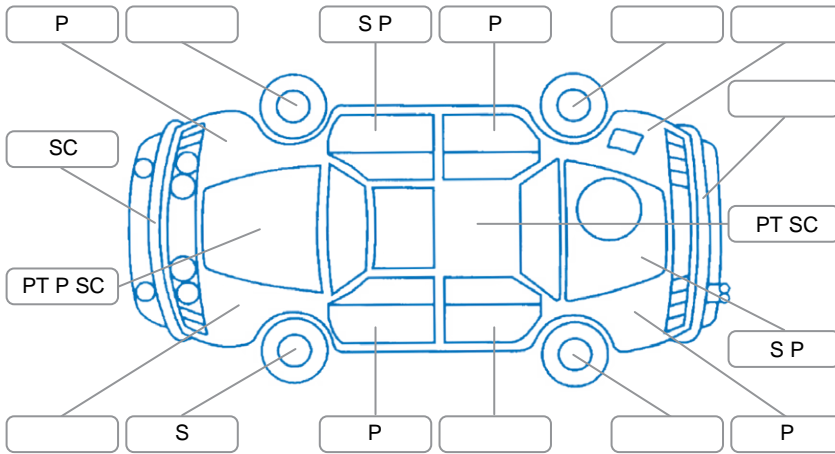

Report ID:	28,098,430	Version:	1
Created:	07 Apr 2026		

Make:	Toyota	Model:	Aqua
Body Style:	Hatchback	Year:	2014
Rego No.:	QNA611	Rego Expiry:	25 Mar 2026
WoF Expiry:	26 Mar 2026	Odometer:	157,888 Kms
Good No.:	28098430	VIN:	7AT0H65YX23363188
Next Service:	167633	Service History:	No

### Key

S = Scratch    R = Rust    C = Crack    \* = Decals    W = Significant scuffs  
 D = Dent    PT = Paint defect    P = Pin dent    SC = Stone Chips

Note: some defects and blemishes may not be displayed in the diagram