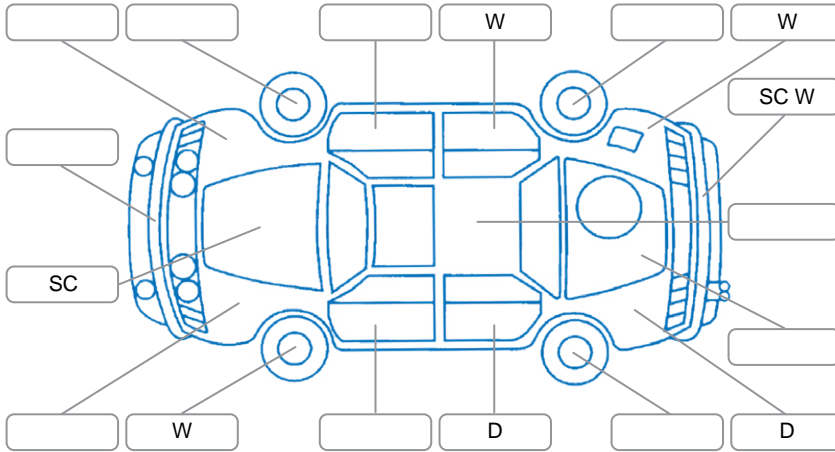

Key

S = Scratch R = Rust C = Crack * = Decals W = Significant scuffs
 D = Dent PT = Paint defect P = Pin dent SC = Stone Chips

Note: some defects and blemishes may not be displayed in the diagram

Body Inspection Comments

Conditions During Body Inspection: Dry

Under Carriage and Under Bonnet Inspection Comments

Front wheel drive

Interior Comments

Seats:	Good
Carpets:	Average
Panels:	Average
Dashboard:	Good

General Comments

Road Conditions During Test Drive	Dry		
Engine Timing Mechanism	Timing Chain		
Evidence of Cam Belt Replacement	<input type="checkbox"/> Yes	<input type="checkbox"/> No	Kms
Inspected by:	Rowan Fey		
Published by:	Clive Joseph		
Inspection Date:	07 Apr 2026		