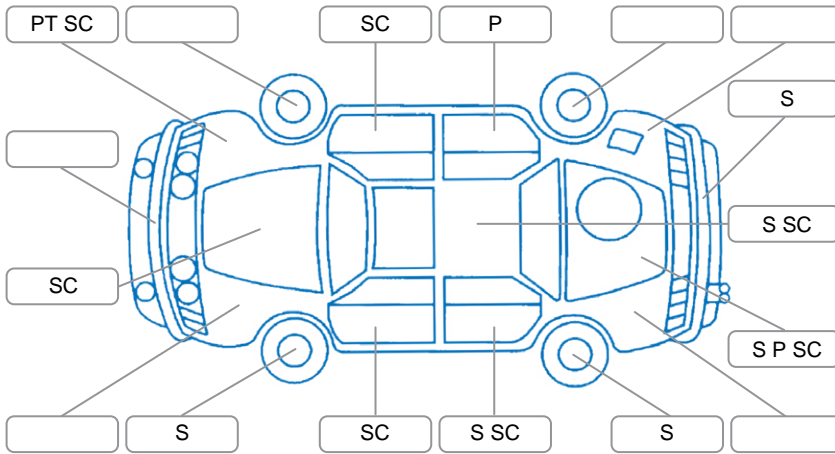

Report ID:	28,098,407	Version:	2
Created:	20 Apr 2026		

Make:	Hyundai	Model:	Elantra
Body Style:	Sedan	Year:	2014
Rego No.:	HFU332	Rego Expiry:	10 Jul 2026
WoF Expiry:	29 Apr 2027	Odometer:	114,341 Kms
Good No.:	28098407	VIN:	KMHDH41EMDU735403
Next Service:	125,000 Kms	Service History:	No

Key
 S = Scratch R = Rust C = Crack * = Decals W = Significant scuffs
 D = Dent PT = Paint defect P = Pin dent SC = Stone Chips

Note: some defects and blemishes may not be displayed in the diagram

Body Inspection Comments

Stonechip in windscreen.

Conditions During Body Inspection Dry

Under Carriage and Under Bonnet Inspection Comments

Interior Comments

Seats:	Good
Carpets:	Poor, RF carpet torn
Panels:	Good
Dashboard:	Good

General Comments