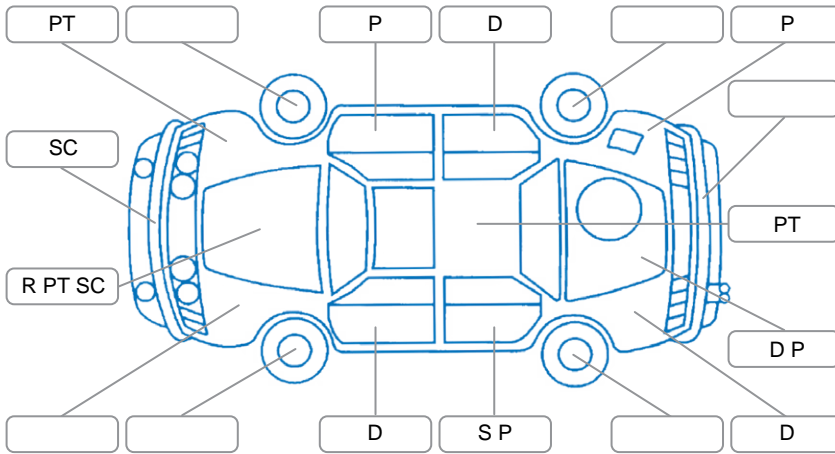

Report ID:	28,098,385	Version:	2
Created:	17 Apr 2026		

Make:	Mazda	Model:	Bt-50
Body Style:	Utility	Year:	2008
Rego No.:	EMY425	Rego Expiry:	11 Apr 2026
WoF Expiry:	22 Apr 2027	Odometer:	273,910 Kms
Good No.:	28098385	VIN:	MMOUNY0E300687279
Next Service:	278,310kms	Service History:	No

Key
 S = Scratch R = Rust C = Crack * = Decals W = Significant scuffs
 D = Dent PT = Paint defect P = Pin dent SC = Stone Chips

Note: some defects and blemishes may not be displayed in the diagram

Body Inspection Comments

Conditions During Body Inspection: Dry

Under Carriage and Under Bonnet Inspection Comments

Oil leaks.

Interior Comments

Seats:	Average
Carpets:	Good
Panels:	Good
Dashboard:	Good

General Comments

Side mirrors not adjusting properly.