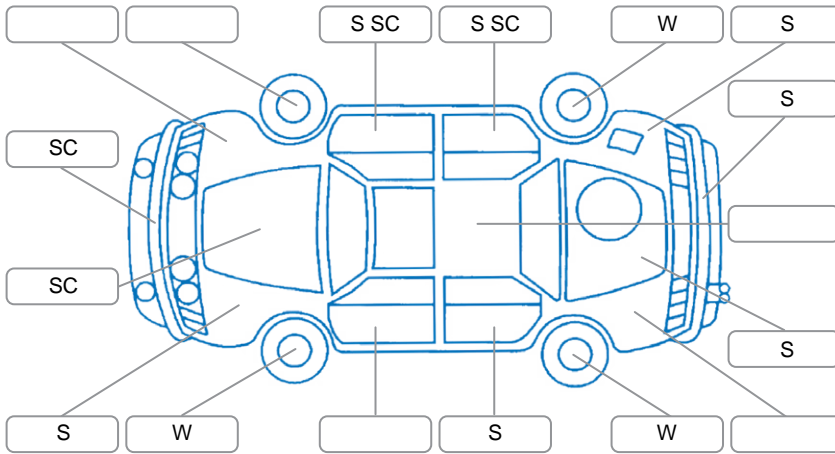

Report ID:	28,098,344	Version:	2
Created:	17 Apr 2026		

Make:	Ford	Model:	Focus
Body Style:	Wagon	Year:	2017
Rego No.:	LBG82	Rego Expiry:	12 Feb 2027
WoF Expiry:	24 Apr 2027	Odometer:	159,374 Kms
Good No.:	28098344	VIN:	WF06XXGCC6HR86259
Next Service:	169000kms	Service History:	Yes

Key
 S = Scratch R = Rust C = Crack * = Decals W = Significant scuffs
 D = Dent PT = Paint defect P = Pin dent SC = Stone Chips

Note: some defects and blemishes may not be displayed in the diagram

Body Inspection Comments

Conditions During Body Inspection: Dry

Under Carriage and Under Bonnet Inspection Comments

Interior Comments

Seats:	Average
Carpets:	Average
Panels:	Average
Dashboard:	Average

General Comments

Road Conditions During Test Drive	Dry
Engine Timing Mechanism	Unknown
Evidence of Cam Belt Replacement	<input type="checkbox"/> Yes <input type="checkbox"/> No Kms
Inspected by:	Sione Mae
Published by:	Neil Honeyman
Inspection Date:	08 Apr 2026