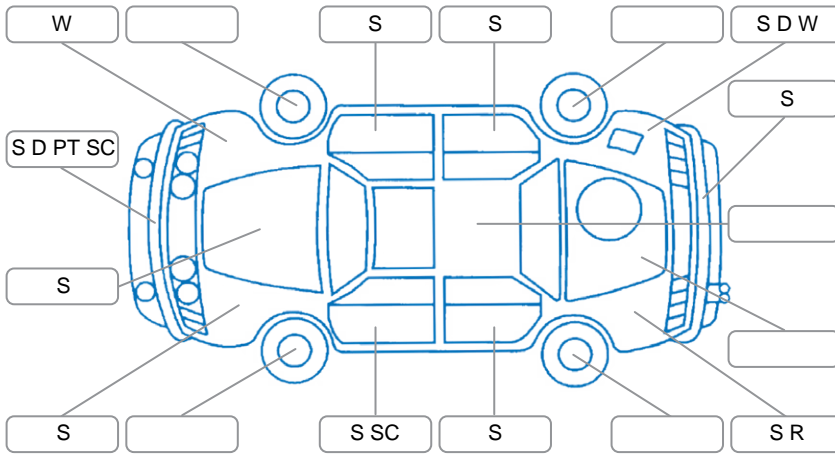

Key
 S = Scratch R = Rust C = Crack * = Decals W = Significant scuffs
 D = Dent PT = Paint defect P = Pin dent SC = Stone Chips

Note: some defects and blemishes may not be displayed in the diagram

Body Inspection Comments

Conditions During Body Inspection: Wet

Under Carriage and Under Bonnet Inspection Comments

Interior Comments

Seats:	Average
Carpets:	Good
Panels:	Good
Dashboard:	Good

General Comments

Road Conditions During Test Drive	Wet
Engine Timing Mechanism	Timing Chain
Evidence of Cam Belt Replacement	<input type="checkbox"/> Yes <input type="checkbox"/> No Kms
Inspected by:	Caine Teke
Published by:	Luke Saunders
Inspection Date:	07 Apr 2026