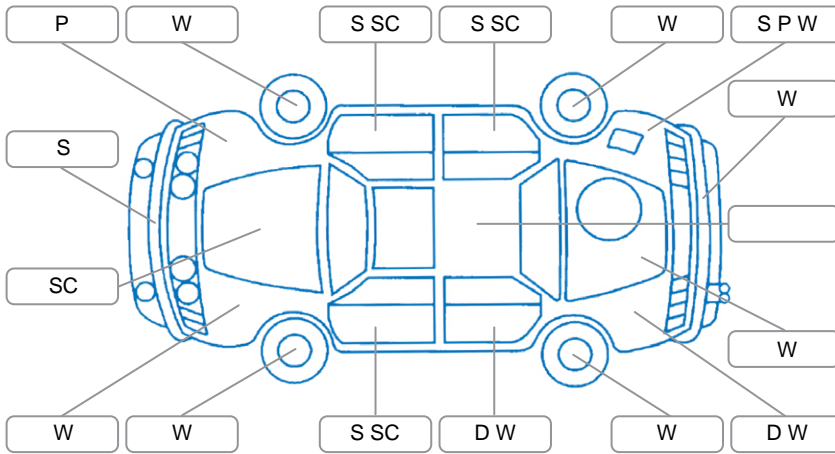

Key

S = Scratch R = Rust C = Crack * = Decals W = Significant scuffs
 D = Dent PT = Paint defect P = Pin dent SC = Stone Chips

Note: some defects and blemishes may not be displayed in the diagram

Body Inspection Comments

Front bumper not aligned,

Conditions During Body Inspection

Dry

Under Carriage and Under Bonnet Inspection Comments

Front tyres edge worn, Rear brake pads low,

Interior Comments

Seats:	Average
Carpets:	Average
Panels:	Average
Dashboard:	Average