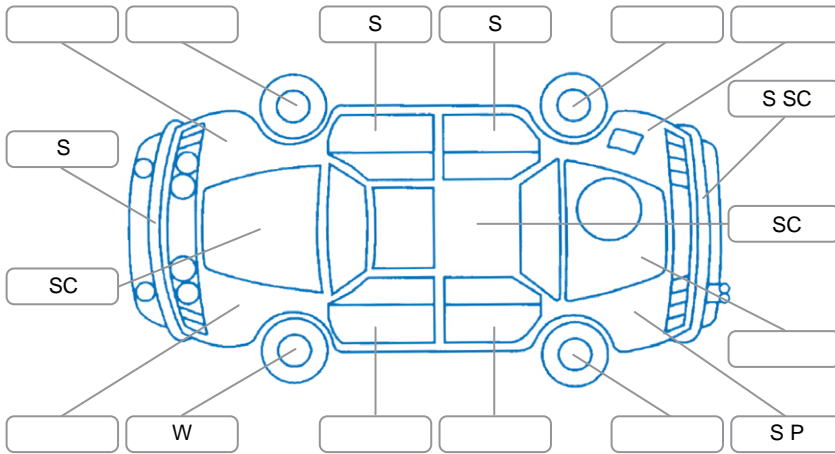

Report ID:	28,098,316	Version:	1
Created:	09 Apr 2026		

Make:	Nissan	Model:	Tiida
Body Style:	Hatchback	Year:	2007
Rego No.:	KRN799	Rego Expiry:	29 Dec 2026
WoF Expiry:	28 Nov 2026	Odometer:	172,437 Kms
Good No.:	28098316	VIN:	7AT0DH78X17150367
Next Service:	176000	Service History:	No

Key
 S = Scratch R = Rust C = Crack * = Decals W = Significant scuffs
 D = Dent PT = Paint defect P = Pin dent SC = Stone Chips

Note: some defects and blemishes may not be displayed in the diagram

Body Inspection Comments

Minor stonechips/crack on windscreen
 Both left side tyres to be replaced

Conditions During Body Inspection Wet

Under Carriage and Under Bonnet Inspection Comments

Front wheel drive

Interior Comments

Seats:	Good
Carpets:	Good
Panels:	Good
Dashboard:	Good