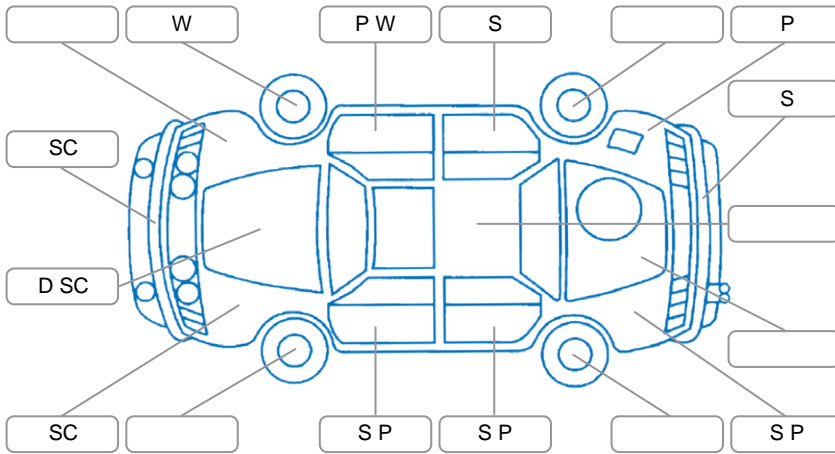

Report ID:	28,098,274	Version:	3
Created:	16 Apr 2026		

Make:	Mitsubishi	Model:	Eclipse Cross
Body Style:	SUV	Year:	2023
Rego No.:	PWH283	Rego Expiry:	
WoF Expiry:	17 Apr 2027	Odometer:	69,414 Kms
Good No.:	28098274	VIN:	JMFXTGK1WPZ000597
Next Service:	84,200Kms	Service History:	No

Key
 S = Scratch R = Rust C = Crack * = Decals W = Significant scuffs
 D = Dent PT = Paint defect P = Pin dent SC = Stone Chips

Note: some defects and blemishes may not be displayed in the diagram

Body Inspection Comments

Missing rear badges

Conditions During Body Inspection Dry

Under Carriage and Under Bonnet Inspection Comments

Interior Comments

Seats:	Average
Carpets:	Drivers side worn
Panels:	Average
Dashboard:	Average