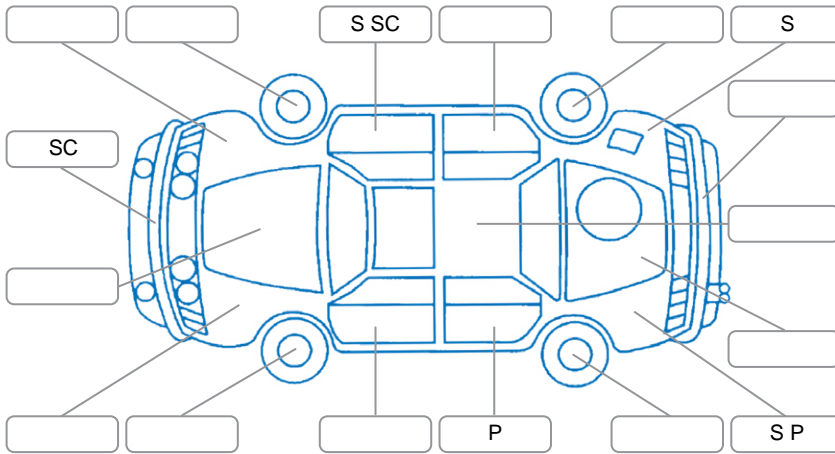

Report ID:	28,098,261	Version:	2
Created:	14 Apr 2026		

Make:	Ford	Model:	Ranger
Body Style:	Utility	Year:	2023
Rego No.:	PUQ245	Rego Expiry:	27 Apr 2026
WoF Expiry:	08 Apr 2027	Odometer:	51,021 Kms
Good No.:	28098261	VIN:	MNACMFF60NW259343
Next Service:	60,000Kms	Service History:	Yes

Key

S = Scratch R = Rust C = Crack * = Decals W = Significant scuffs
 D = Dent PT = Paint defect P = Pin dent SC = Stone Chips

Note: some defects and blemishes may not be displayed in the diagram

Body Inspection Comments

Conditions During Body Inspection

Dry

Under Carriage and Under Bonnet Inspection Comments

Interior Comments

Seats:	Good
Carpets:	Good
Panels:	Good
Dashboard:	Good

General Comments

Partial service history

Road Conditions During Test Drive	Dry		
Engine Timing Mechanism	Timing Chain		
Evidence of Cam Belt Replacement	<input type="checkbox"/> Yes	<input type="checkbox"/> No	Kms
Inspected by:	Sione Mae		
Published by:	Bruce Screaton		
Inspection Date:	08 Apr 2026		