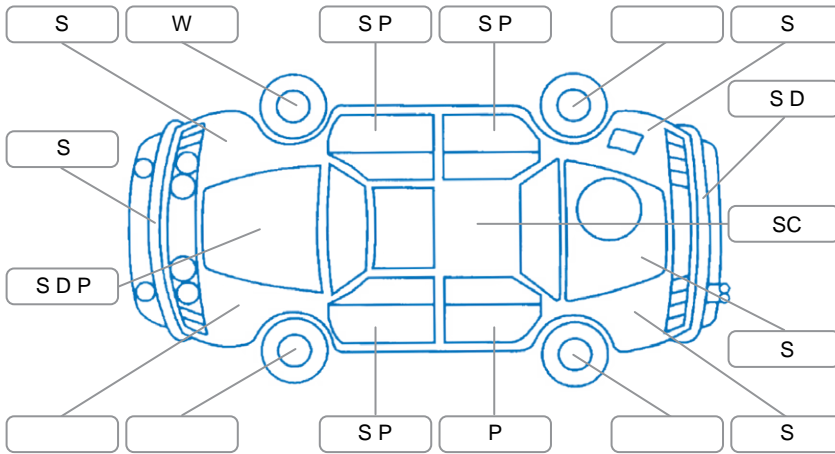

Make:	Toyota	Model:	Highlander
Body Style:	SUV	Year:	2011
Rego No.:	GAR931	Rego Expiry:	13 Dec 2026
WoF Expiry:	04 Dec 2026	Odometer:	149,469 Kms
Good No.:	28098235	VIN:	JTEDS41A702108271
Next Service:	164,000kms	Service History:	Yes

Key

S = Scratch R = Rust C = Crack * = Decals W = Significant scuffs
 D = Dent PT = Paint defect P = Pin dent SC = Stone Chips

Note: some defects and blemishes may not be displayed in the diagram

Body Inspection Comments