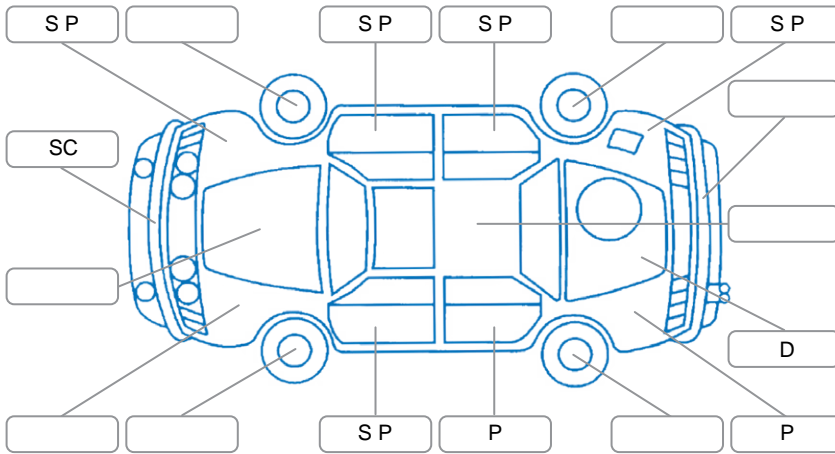

Report ID:	28,098,219	Version:	3
Created:	14 Apr 2026		

Make:	Hyundai	Model:	Kona
Body Style:	SUV	Year:	2022
Rego No.:	PLD40	Rego Expiry:	25 Aug 2026
WoF Expiry:	22 Apr 2027	Odometer:	38,699 Kms
Good No.:	28098219	VIN:	KMHK281GUNU160202
Next Service:	48,000Kms	Service History:	Yes

**Key**  
 S = Scratch    R = Rust    C = Crack    \* = Decals    W = Significant scuffs  
 D = Dent    PT = Paint defect    P = Pin dent    SC = Stone Chips

Note: some defects and blemishes may not be displayed in the diagram