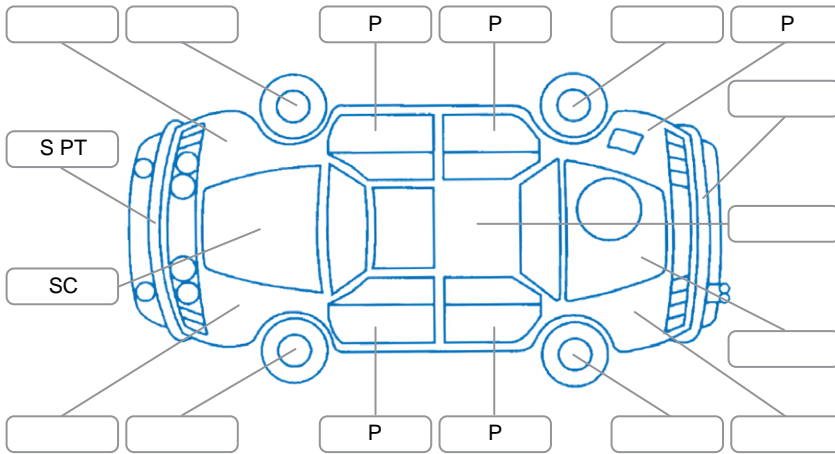

Key
 S = Scratch R = Rust C = Crack * = Decals W = Significant scuffs
 D = Dent PT = Paint defect P = Pin dent SC = Stone Chips

Note: some defects and blemishes may not be displayed in the diagram

Body Inspection Comments

Conditions During Body Inspection: Dry

Under Carriage and Under Bonnet Inspection Comments

Interior Comments

Seats:	Good
Carpets:	Good
Panels:	Good
Dashboard:	Good

General Comments

Road Conditions During Test Drive	Dry	
Engine Timing Mechanism	Timing Chain	
Evidence of Cam Belt Replacement	<input type="checkbox"/> Yes <input type="checkbox"/> No	Kms
Inspected by:	Sione Mae	
Published by:	Bruce Screaton	
Inspection Date:	07 Apr 2026	