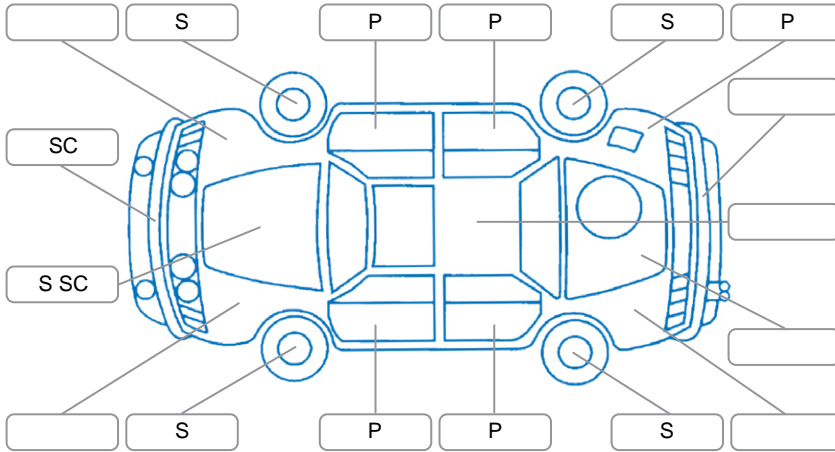

Report ID:	28,098,177	Version:	3
Created:	15 Apr 2026		

Make:	Subaru	Model:	Legacy
Body Style:	Wagon	Year:	2013
Rego No.:	RCN287	Rego Expiry:	11 Jun 2026
WoF Expiry:	11 Mar 2027	Odometer:	125,988 Kms
Good No.:	28098177	VIN:	7AT0GF0BX24023813
Next Service:	135,992kms	Service History:	No

**Key**

S = Scratch    R = Rust    C = Crack    \* = Decals    W = Significant scuffs  
 D = Dent    PT = Paint defect    P = Pin dent    SC = Stone Chips

Note: some defects and blemishes may not be displayed in the diagram