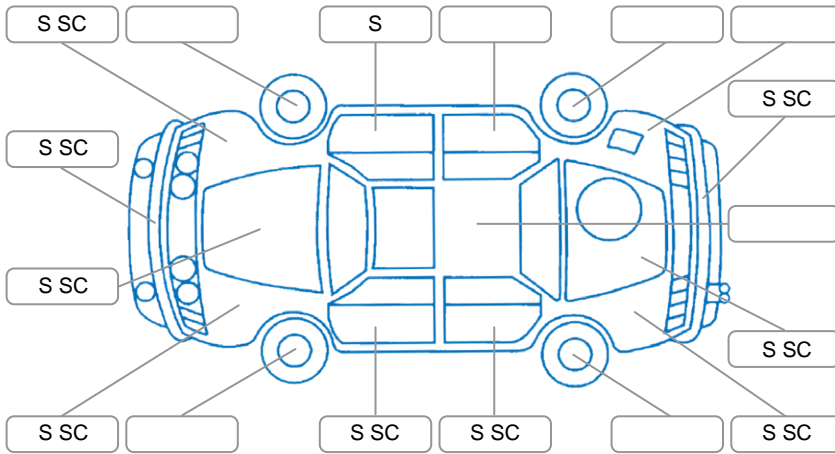

Report ID:	28,098,154	Version:	4
Created:	21 May 2026		

Make:	Honda	Model:	Shuttle
Body Style:	Wagon	Year:	2015
Rego No.:	PGG566	Rego Expiry:	10 Feb 2027
WoF Expiry:	15 Oct 2026	Odometer:	138,880 Kms
Good No.:	28098154	VIN:	7AT08G1XX22012710
Next Service:	148000	Service History:	No

**Key**  
 S = Scratch    R = Rust    C = Crack    \* = Decals    W = Significant scuffs  
 D = Dent    PT = Paint defect    P = Pin dent    SC = Stone Chips

Note: some defects and blemishes may not be displayed in the diagram