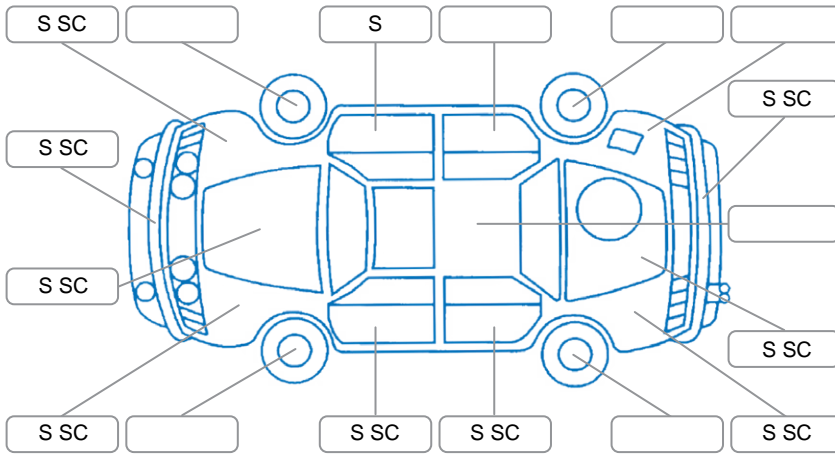

Report ID:	28,098,154	Version:	2
Created:	18 Apr 2026		

Make:	Honda	Model:	Shuttle
Body Style:	Wagon	Year:	2015
Rego No.:	PGG566	Rego Expiry:	10 Feb 2027
WoF Expiry:	15 Oct 2026	Odometer:	138,834 Kms
Good No.:	28098154	VIN:	7AT08G1XX22012710
Next Service:	148000	Service History:	No

**Key**

S = Scratch    R = Rust    C = Crack    \* = Decals    W = Significant scuffs  
 D = Dent    PT = Paint defect    P = Pin dent    SC = Stone Chips

Note: some defects and blemishes may not be displayed in the diagram