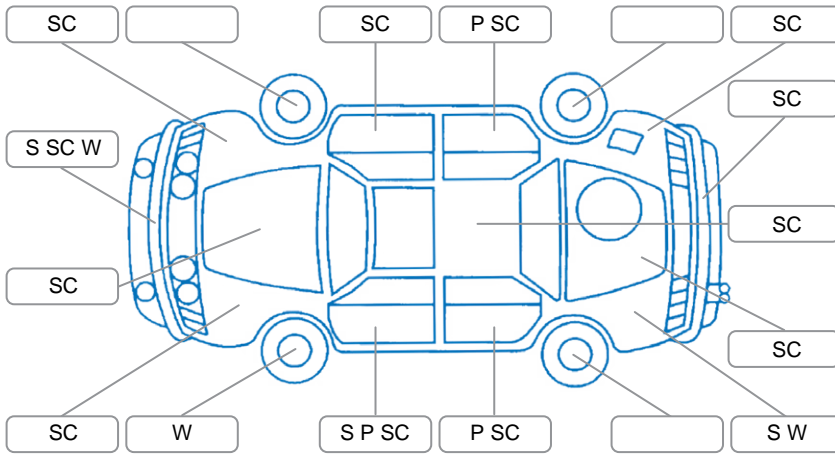

Report ID:	28,098,098	Version:	1
Created:	07 Apr 2026		

Make:	KIA	Model:	Cerato
Body Style:	Hatchback	Year:	2022
Rego No.:	PPG25	Rego Expiry:	03 Feb 2026
WoF Expiry:	05 Aug 2026	Odometer:	
Good No.:	28098098	VIN:	KNAF251CMN5152170
Next Service:	68,136 kms	Service History:	Yes

Key
 S = Scratch R = Rust C = Crack * = Decals W = Significant scuffs
 D = Dent PT = Paint defect P = Pin dent SC = Stone Chips

Note: some defects and blemishes may not be displayed in the diagram

Body Inspection Comments

Chips in windscreen

Conditions During Body Inspection

Dry

Under Carriage and Under Bonnet Inspection Comments

Interior Comments

Seats:	Good
Carpets:	Good
Panels:	Good
Dashboard:	Good

General Comments

Road Conditions During Test Drive	Dry		
Engine Timing Mechanism	Timing Chain		
Evidence of Cam Belt Replacement	<input type="checkbox"/> Yes	<input type="checkbox"/> No	Kms
Inspected by:	Daryll Timms		
Published by:	Daryll Timms		
Inspection Date:	07 Apr 2026		