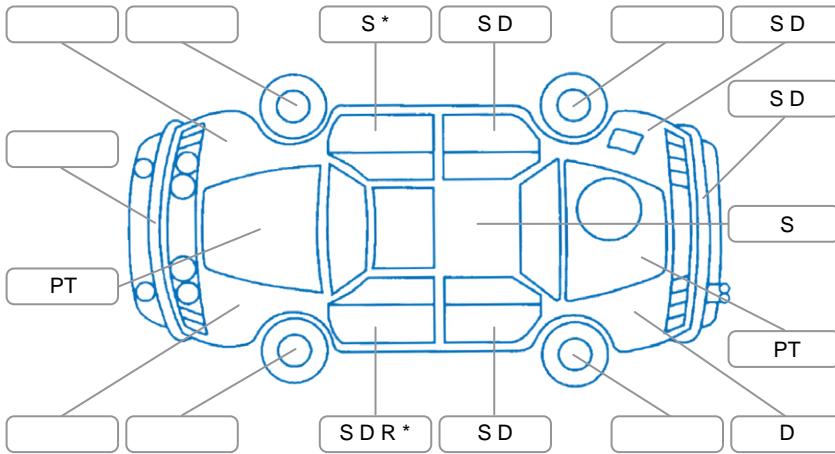

Report ID:	28,098,046	Version:	1
Created:	04 Apr 2026		

Make:	Toyota	Model:	Hiace
Body Style:	Van	Year:	2014
Rego No.:	RRN590	Rego Expiry:	18 Sep 2026
WoF Expiry:	02 Jan 2027	Odometer:	48,757 Kms
Good No.:	28098046	VIN:	JTFHX02P600089248
Next Service:	62,000 kms	Service History:	Yes

Key
 S = Scratch R = Rust C = Crack * = Decals W = Significant scuffs
 D = Dent PT = Paint defect P = Pin dent SC = Stone Chips

Note: some defects and blemishes may not be displayed in the diagram

Body Inspection Comments

3rd row seat folding lock not locking, passenger seat belt frayed, underbody rust, both rear tyre cracked.

Conditions During Body Inspection: Dry

Under Carriage and Under Bonnet Inspection Comments

Interior Comments