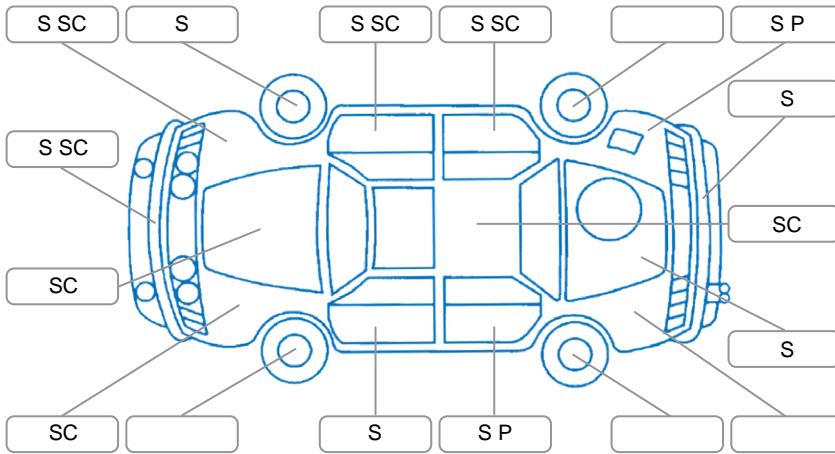

Report ID:	28,097,875	Version:	2
Created:	21 Apr 2026		

Make:	Nissan	Model:	X-Trail
Body Style:	Wagon	Year:	2007
Rego No.:	NTB504	Rego Expiry:	18 Jun 2026
WoF Expiry:	17 Apr 2027	Odometer:	89,159 Kms
Good No.:	28097875	VIN:	7AT0DH6LX21001234
Next Service:	99,166 Kms	Service History:	No

**Key**  
 S = Scratch    R = Rust    C = Crack    \* = Decals    W = Significant scuffs  
 D = Dent    PT = Paint defect    P = Pin dent    SC = Stone Chips

Note: some defects and blemishes may not be displayed in the diagram

### Body Inspection Comments

Tailgate seal torn.

Conditions During Body Inspection

Dry