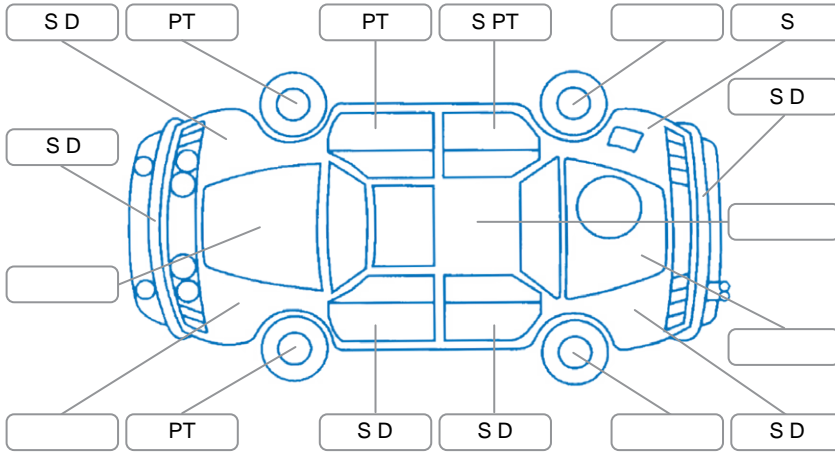

Report ID:	28,097,777	Version:	3
Created:	04 Apr 2026		

Make:	Toyota	Model:	Corolla
Body Style:	Sedan	Year:	2015
Rego No.:	PUP119	Rego Expiry:	26 Jun 2026
WoF Expiry:	17 Mar 2024	Odometer:	151,451 Kms
Good No.:	28097777	VIN:	MR053REH205269603
Next Service:	no sticker	Service History:	No

Key

S = Scratch R = Rust C = Crack * = Decals W = Significant scuffs
 D = Dent PT = Paint defect P = Pin dent SC = Stone Chips

Note: some defects and blemishes may not be displayed in the diagram

Body Inspection Comments

R tail light moisture, spare tyre flat, L rear seat belt frayed, passenger body seal torn, L front inner guard torn,

Conditions During Body Inspection Dry

Under Carriage and Under Bonnet Inspection Comments

Engine oil leak.

Interior Comments

Seats:	Average
Carpets:	Average
Panels:	Average
Dashboard:	Good

General Comments

Noise from steering coulom when turning.L headlight bracket broken,

Road Conditions During Test Drive	Dry	
Engine Timing Mechanism	Timing Chain	
Evidence of Cam Belt Replacement	<input type="checkbox"/> Yes <input type="checkbox"/> No	Kms
Inspected by:	Marlon Espena	
Published by:	Marlon Espena	
Inspection Date:	04 Apr 2026	