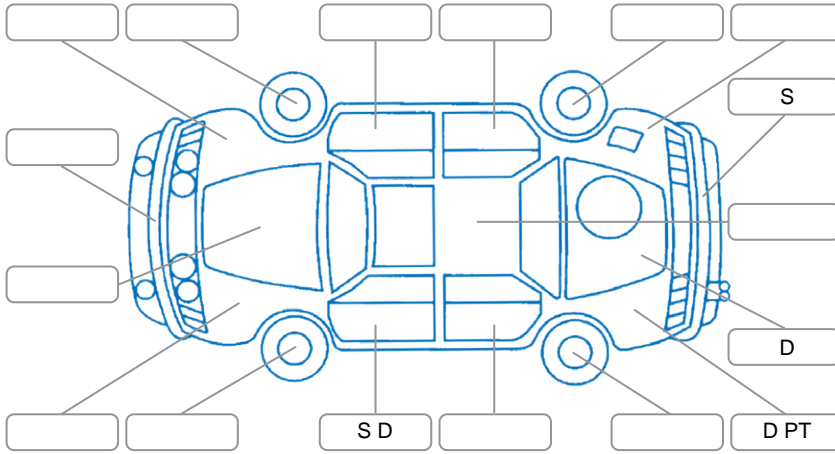

**Key**

S = Scratch    R = Rust    C = Crack    \* = Decals    W = Significant scuffs  
 D = Dent    PT = Paint defect    P = Pin dent    SC = Stone Chips

Note: some defects and blemishes may not be displayed in the diagram

**Body Inspection Comments**

Chips in windscreen.

Conditions During Body Inspection

Wet

**Under Carriage and Under Bonnet Inspection Comments**

Engine and transmission oil leaks.  
 Steering rack boot leak.  
 Drivers wheel CV Boot leak.  
 Clutch worn.