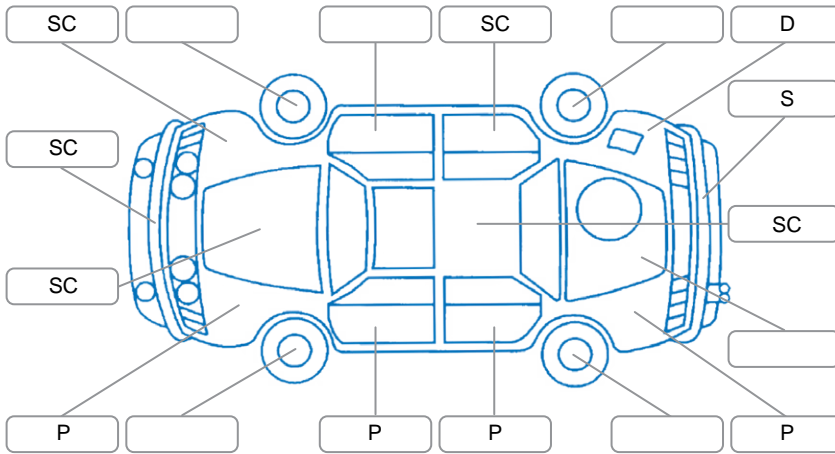

Report ID:	28,097,749	Version:	3
Created:	13 Apr 2026		

Make:	Honda	Model:	CRV
Body Style:	SUV	Year:	2004
Rego No.:	DTE518	Rego Expiry:	17 Oct 2026
WoF Expiry:	10 Apr 2027	Odometer:	196,252 Kms
Good No.:	28097749	VIN:	JHLRD78804C210096
Next Service:	201,000km	Service History:	Yes

Key
 S = Scratch R = Rust C = Crack * = Decals W = Significant scuffs
 D = Dent PT = Paint defect P = Pin dent SC = Stone Chips

Note: some defects and blemishes may not be displayed in the diagram

Body Inspection Comments

Rusty stone chips on the roof.

Conditions During Body Inspection Dry

Under Carriage and Under Bonnet Inspection Comments

Interior Comments

Seats:	Good
Carpets:	Good
Panels:	Good
Dashboard:	Good

General Comments