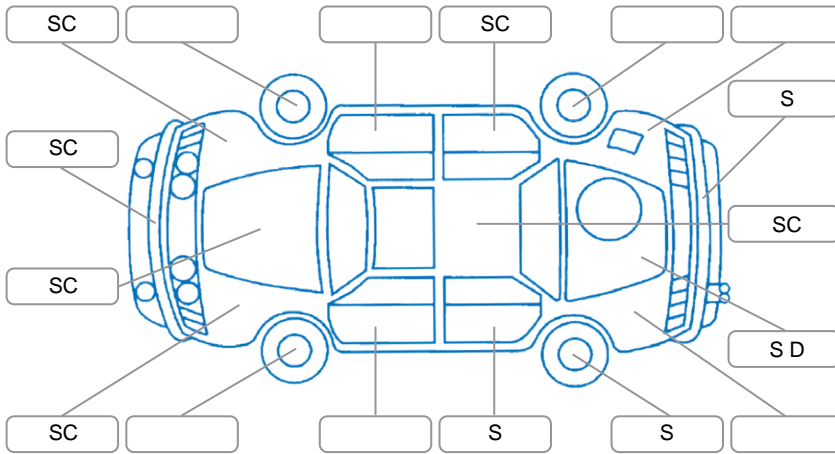

Report ID:	28,097,712	Version:	5
Created:	17 Apr 2026		

Make:	Honda	Model:	CRV
Body Style:	SUV	Year:	2006
Rego No.:	DHK425	Rego Expiry:	18 Nov 2026
WoF Expiry:	24 Apr 2027	Odometer:	200,528 Kms
Good No.:	28097712	VIN:	JHLRD78506C207188
Next Service:	210,532km	Service History:	No

**Key**  
 S = Scratch    R = Rust    C = Crack    \* = Decals    W = Significant scuffs  
 D = Dent    PT = Paint defect    P = Pin dent    SC = Stone Chips

Note: some defects and blemishes may not be displayed in the diagram