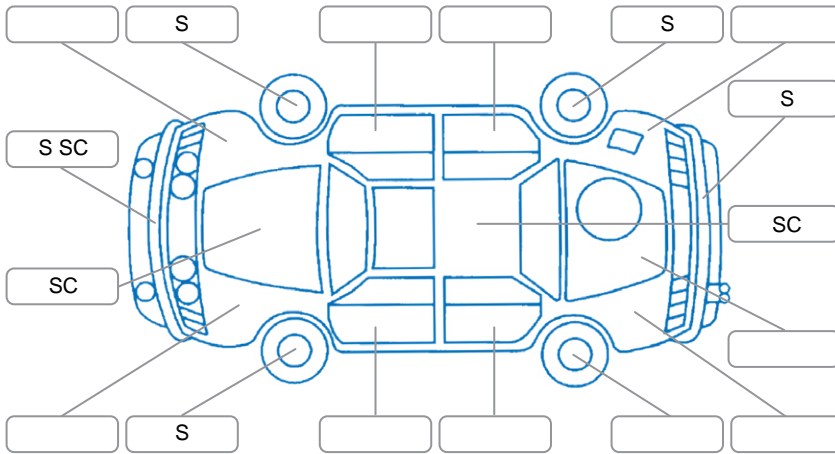

Report ID:	28,097,708	Version:	3
Created:	16 Apr 2026		

Make:	Honda	Model:	Jazz
Body Style:	Hatchback	Year:	2007
Rego No.:	DUZ174	Rego Expiry:	19 Apr 2026
WoF Expiry:	28 Jun 2026	Odometer:	158,481 Kms
Good No.:	28097708	VIN:	JHMGD38407S201224
Next Service:	166,500km	Service History:	No

Key
 S = Scratch R = Rust C = Crack * = Decals W = Significant scuffs
 D = Dent PT = Paint defect P = Pin dent SC = Stone Chips

Note: some defects and blemishes may not be displayed in the diagram

Body Inspection Comments

Small amount of water in the spare wheel well.

Road Conditions During Test Drive Dry

Engine Timing Mechanism Timing Chain

Evidence of Cam Belt Replacement Yes No Kms

Inspected by: Blair Robertson

Published by: Ashleigh Thomas