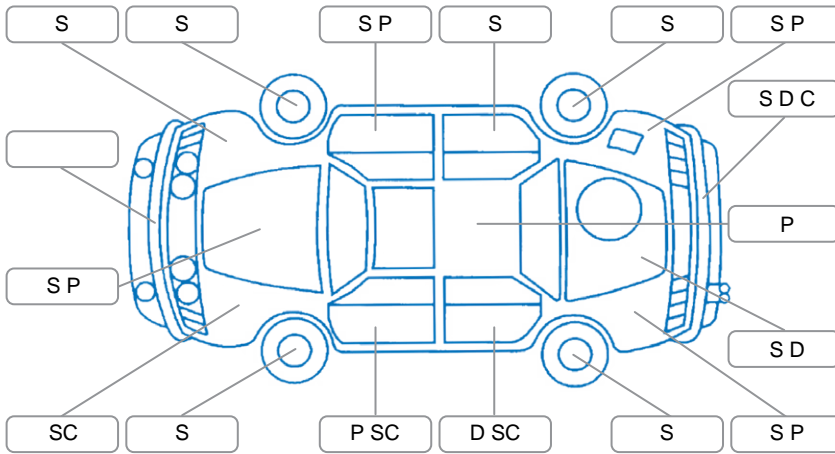

Report ID:	28,097,689	Version:	2
Created:	08 Apr 2026		

Make:	Hyundai	Model:	TB
Body Style:	Hatchback	Year:	2004
Rego No.:	EHQ541	Rego Expiry:	23 Apr 2026
WoF Expiry:	17 Apr 2026	Odometer:	146,338 Kms
Good No.:	28097689	VIN:	KMHBT51HR4U186877
Next Service:	145,184kms	Service History:	No

Key
 S = Scratch R = Rust C = Crack * = Decals W = Significant scuffs
 D = Dent PT = Paint defect P = Pin dent SC = Stone Chips

Note: some defects and blemishes may not be displayed in the diagram

Body Inspection Comments

Right tail light cracked.
 Chipped windscreen.

Conditions During Body Inspection Wet

Under Carriage and Under Bonnet Inspection Comments

Right CV boot split.
 Engine & transmission oil leaks.

Interior Comments