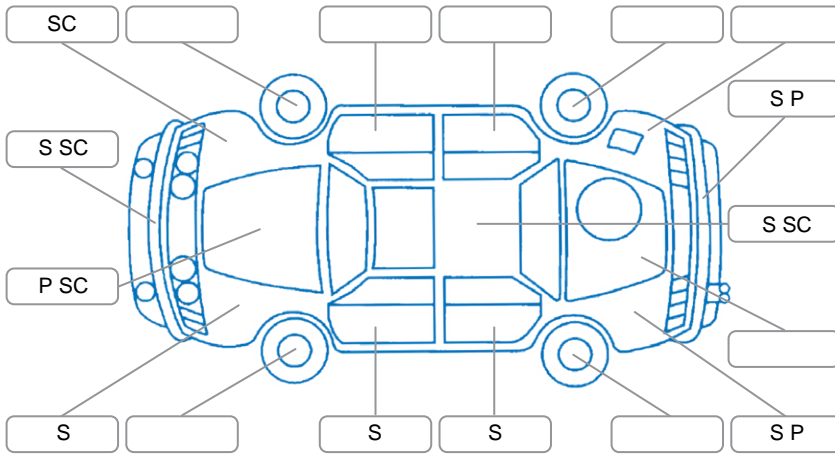

Report ID:	28,097,658	Version:	2
Created:	07 Apr 2026		

Make:	Hyundai	Model:	Ix35
Body Style:	SUV	Year:	2013
Rego No.:	HFE978	Rego Expiry:	15 May 2026
WoF Expiry:	21 Dec 2026	Odometer:	169,900 Kms
Good No.:	28097658	VIN:	KMHJU81GSEU822974
Next Service:	175,200km	Service History:	No

**Key**

S = Scratch    R = Rust    C = Crack    \* = Decals    W = Significant scuffs  
 D = Dent    PT = Paint defect    P = Pin dent    SC = Stone Chips

Note: some defects and blemishes may not be displayed in the diagram

**Body Inspection Comments**

Stone chip in windscreen.  
 Windscreen has been scratched by wipers.

Conditions During Body Inspection    Dry

**Under Carriage and Under Bonnet Inspection Comments**

**Interior Comments**