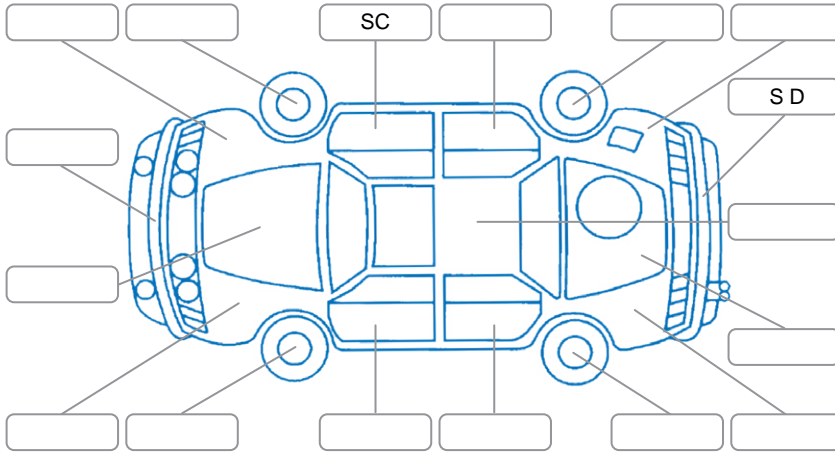

Report ID:	28,097,615	Version:	3
Created:	14 Apr 2026		

Make:	Mazda	Model:	CX-3
Body Style:	SUV	Year:	2016
Rego No.:	KBM580	Rego Expiry:	30 Nov 2026
WoF Expiry:	28 Apr 2027	Odometer:	62,267 Kms
Good No.:	28097615	VIN:	MMODK2W7A0W121001
Next Service:	72,271km	Service History:	Yes

Key

S = Scratch R = Rust C = Crack * = Decals W = Significant scuffs
 D = Dent PT = Paint defect P = Pin dent SC = Stone Chips

Note: some defects and blemishes may not be displayed in the diagram

Body Inspection Comments

Conditions During Body Inspection: Dry

Under Carriage and Under Bonnet Inspection Comments

Interior Comments

Seats:	Good
Carpets:	Good
Panels:	Good
Dashboard:	Good

General Comments

Front wheel drive.

Road Conditions During Test Drive	Dry		
Engine Timing Mechanism	Timing Chain		
Evidence of Cam Belt Replacement	<input type="checkbox"/> Yes	<input type="checkbox"/> No	Kms
Inspected by:	Haden Brown		
Published by:	Blair Robertson		
Inspection Date:	07 Apr 2026		