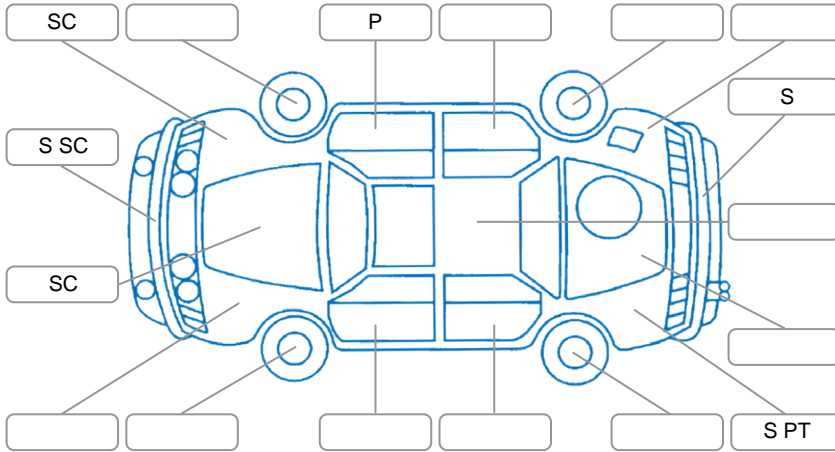

Key

S = Scratch R = Rust C = Crack * = Decals W = Significant scuffs
 D = Dent PT = Paint defect P = Pin dent SC = Stone Chips

Note: some defects and blemishes may not be displayed in the diagram

Body Inspection Comments

Conditions During Body Inspection: Dry

Under Carriage and Under Bonnet Inspection Comments

Interior Comments

Seats:	Average
Carpets:	Average
Panels:	Average
Dashboard:	Good

General Comments

Road Conditions During Test Drive	Dry	
Engine Timing Mechanism	Timing Chain	
Evidence of Cam Belt Replacement	<input type="checkbox"/> Yes <input type="checkbox"/> No	Kms
Inspected by:	Kees Gould	
Published by:	Grant Markham	
Inspection Date:	08 Apr 2026	