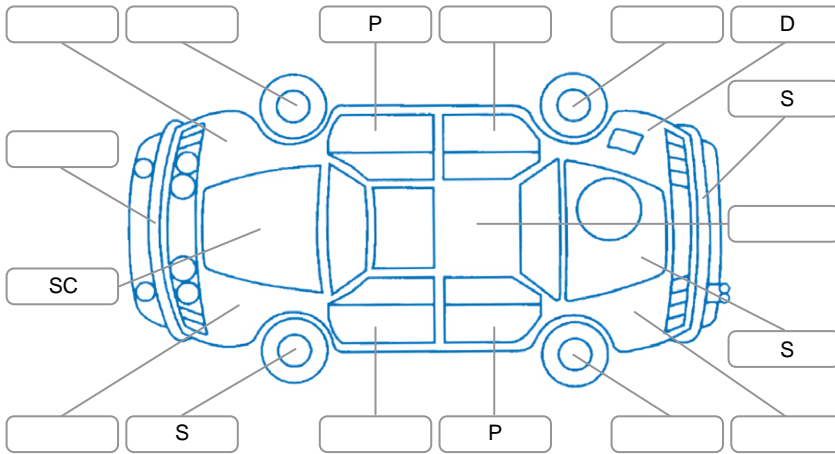

Report ID:	28,097,572	Version:	3
Created:	14 Apr 2026		

Make:	Nissan	Model:	Teana
Body Style:	Sedan	Year:	2013
Rego No.:	NJZ585	Rego Expiry:	18 Oct 2026
WoF Expiry:	19 Apr 2027	Odometer:	142,057 Kms
Good No.:	28097572	VIN:	7AT0DH71X20253530
Next Service:	144000km	Service History:	No

**Key**  
 S = Scratch    R = Rust    C = Crack    \* = Decals    W = Significant scuffs  
 D = Dent    PT = Paint defect    P = Pin dent    SC = Stone Chips

Note: some defects and blemishes may not be displayed in the diagram

### Body Inspection Comments

Chips in windscreen

Conditions During Body Inspection

Wet