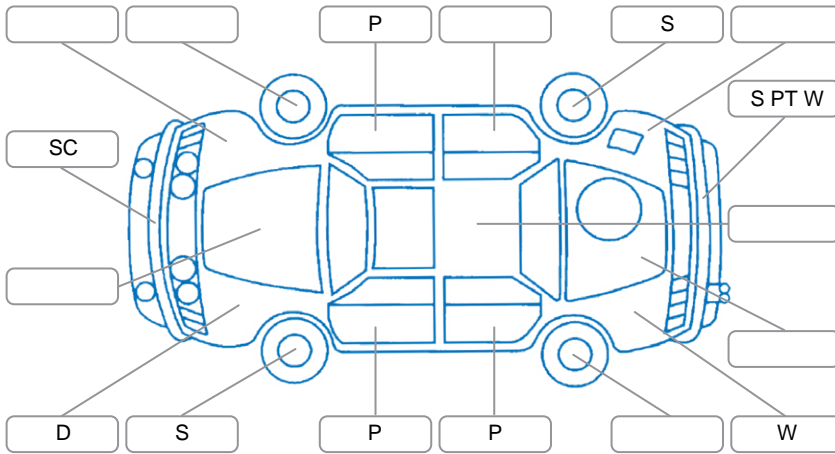

Report ID:	28,097,564	Version:	3
Created:	08 Apr 2026		

Make:	Toyota	Model:	Corolla
Body Style:	Hatchback	Year:	2010
Rego No.:	NWR85	Rego Expiry:	23 Nov 2026
WoF Expiry:	22 Nov 2026	Odometer:	156,249 Kms
Good No.:	28097564	VIN:	JTNKU56E601142811
Next Service:	164025km	Service History:	No

Key
 S = Scratch R = Rust C = Crack * = Decals W = Significant scuffs
 D = Dent PT = Paint defect P = Pin dent SC = Stone Chips

Note: some defects and blemishes may not be displayed in the diagram

Body Inspection Comments