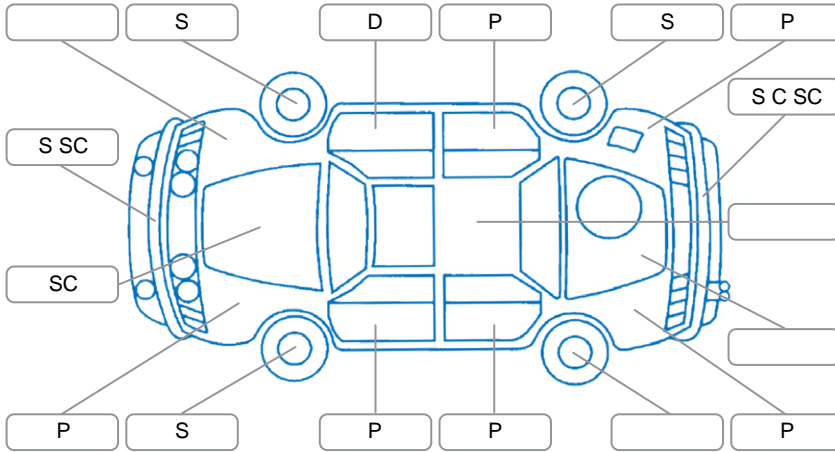

Report ID:	28,097,442	Version:	1
Created:	07 Apr 2026		

Make:	Nissan	Model:	Tiida
Body Style:	Hatchback	Year:	2005
Rego No.:	GKZ30	Rego Expiry:	08 Jan 2027
WoF Expiry:	10 Feb 2027	Odometer:	214,684 Kms
Good No.:	28097442	VIN:	7AT0DH78X12003433
Next Service:	223,982kms	Service History:	No

Key

S = Scratch R = Rust C = Crack * = Decals W = Significant scuffs
 D = Dent PT = Paint defect P = Pin dent SC = Stone Chips

Note: some defects and blemishes may not be displayed in the diagram

Body Inspection Comments

Front bar fitting poorly.

Conditions During Body Inspection

Dry

Under Carriage and Under Bonnet Inspection Comments

Oil leaks.

Interior Comments

Seats: Average

Carpets: Poor

Panels: Average

Dashboard: steering wheel worn.

General Comments

Steering knock.

Road Conditions During Test Drive

Dry

Engine Timing Mechanism

Timing Chain