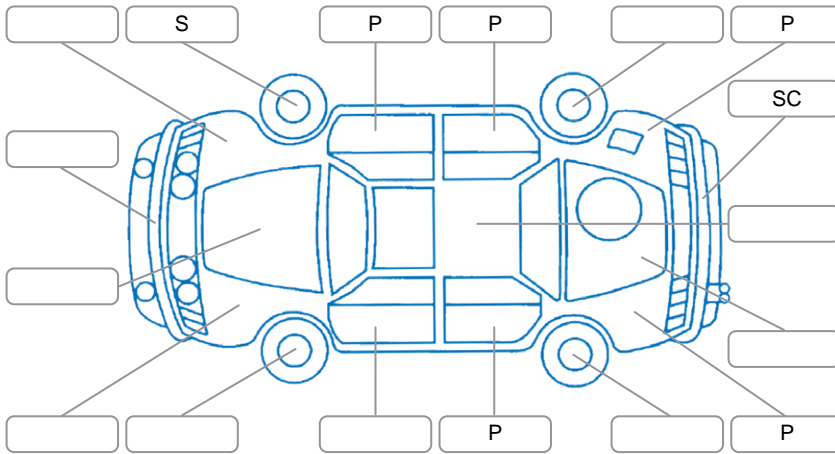

Report ID:	28,097,435	Version:	2
Created:	13 Apr 2026		

Make:	Ford	Model:	Ranger
Body Style:	Utility	Year:	2020
Rego No.:	RNW871	Rego Expiry:	01 Oct 2026
WoF Expiry:	31 Mar 2027	Odometer:	178,038 Kms
Good No.:	28097435	VIN:	MPBUMFF60LX275802
Next Service:	187,462kms	Service History:	No

Key
 S = Scratch R = Rust C = Crack * = Decals W = Significant scuffs
 D = Dent PT = Paint defect P = Pin dent SC = Stone Chips

Note: some defects and blemishes may not be displayed in the diagram

Body Inspection Comments

No key for canopy, can't open.

Conditions During Body Inspection

Dry

Under Carriage and Under Bonnet Inspection Comments

Interior Comments

Seats:	Average
Carpets:	Good
Panels:	Good
Dashboard:	Good

General Comments

*** THIS FORD RANGER HAS BEEN RE-REGISTERED DUE TO ACCIDENT DAMAGE, THERE IS A FLAG REGISTERED WITH NZTA TO SAY THIS ***

Road Conditions During Test Drive

Dry

Engine Timing Mechanism

Timing Chain

Evidence of Cam Belt Replacement