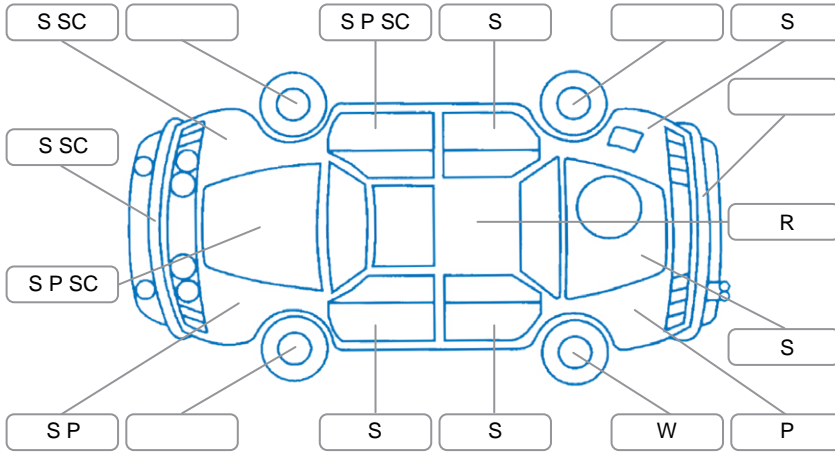

Report ID:	28,097,398	Version:	2
Created:	17 Apr 2026		

Make:	Ford	Model:	Ranger
Body Style:	Utility	Year:	2019
Rego No.:	LZP477	Rego Expiry:	14 Aug 2026
WoF Expiry:	23 Apr 2027	Odometer:	139,576 Kms
Good No.:	28097398	VIN:	MPBUMFF50JX201631
Next Service:	149000kms	Service History:	No

**Key**

S = Scratch    R = Rust    C = Crack    \* = Decals    W = Significant scuffs  
 D = Dent    PT = Paint defect    P = Pin dent    SC = Stone Chips

Note: some defects and blemishes may not be displayed in the diagram