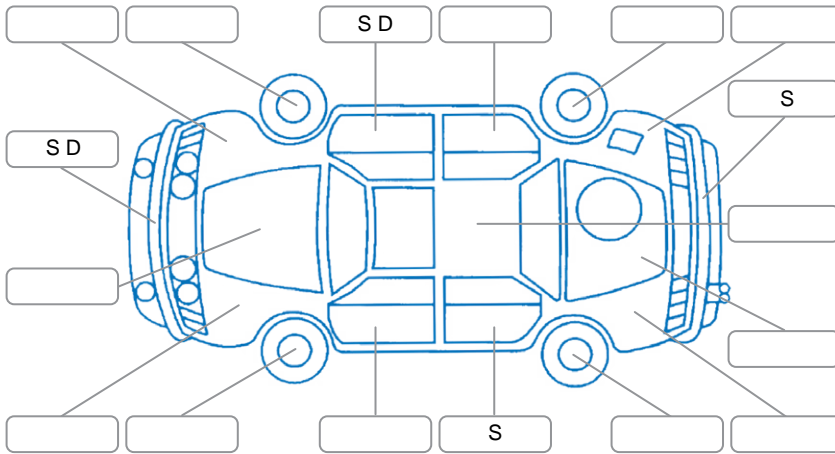

Report ID:	28,097,380	Version:	1
Created:	04 Apr 2026		

Make:	Toyota	Model:	Corolla
Body Style:	Hatchback	Year:	2019
Rego No.:	MPF923	Rego Expiry:	11 Dec 2026
WoF Expiry:	19 Feb 2027	Odometer:	36,126 Kms
Good No.:	28097380	VIN:	JTNK43BEX03084359
Next Service:	49,000 kms	Service History:	Yes

**Key**  
 S = Scratch    R = Rust    C = Crack    \* = Decals    W = Significant scuffs  
 D = Dent    PT = Paint defect    P = Pin dent    SC = Stone Chips

Note: some defects and blemishes may not be displayed in the diagram