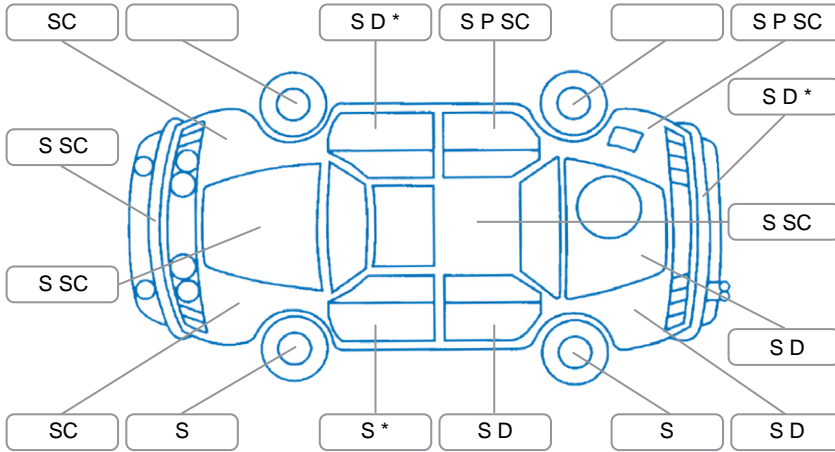

Report ID:	28,097,379	Version:	1
Created:	13 May 2026		

Make:	Nissan	Model:	Micra
Body Style:	Hatchback	Year:	2014
Rego No.:	PWR660	Rego Expiry:	29 Jun 2026
WoF Expiry:	27 May 2027	Odometer:	83,148 Kms
Good No.:	28097379	VIN:	MDHFBUK13A0005225
Next Service:	95800	Service History:	No

**Key**  
 S = Scratch    R = Rust    C = Crack    \* = Decals    W = Significant scuffs  
 D = Dent    PT = Paint defect    P = Pin dent    SC = Stone Chips

Note: some defects and blemishes may not be displayed in the diagram