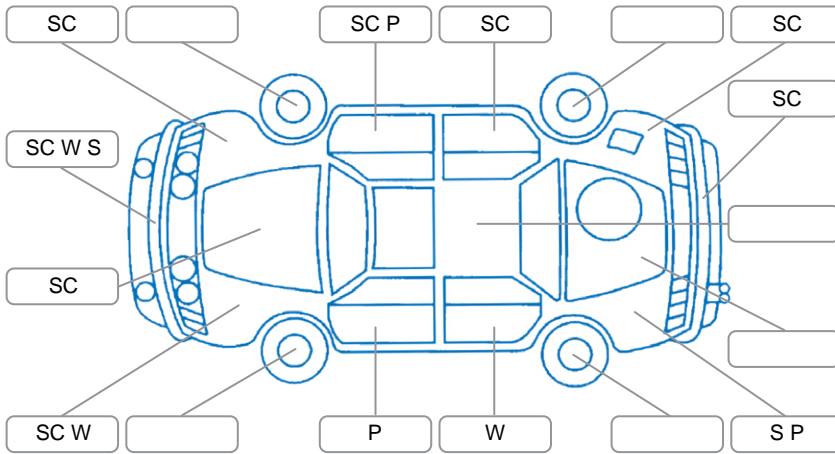

Report ID:	123	Version:	1
Created:	06 May 2026		

Make:	Ford	Model:	Falcon
Body Style:	Sedan	Year:	2013
Rego No.:	GUH763	Rego Expiry:	23 Sep 2026
WoF Expiry:	18 May 2027	Odometer:	138,477 Kms
Good No.:	28097253	VIN:	6FPAAAJGSWDU25796
Next Service:	148,000 Kms	Service History:	No

Key
 S = Scratch R = Rust C = Crack * = Decals W = Significant scuffs
 D = Dent PT = Paint defect P = Pin dent SC = Stone Chips

Note: some defects and blemishes may not be displayed in the diagram

Body Inspection Comments

In Good Condition.

Conditions During Body Inspection

Dry

Under Carriage and Under Bonnet Inspection Comments

Rear wheel drive.
 Freshly serviced.

Interior Comments

Seats:	Good
Carpets:	Good
Panels:	Good
Dashboard:	Good