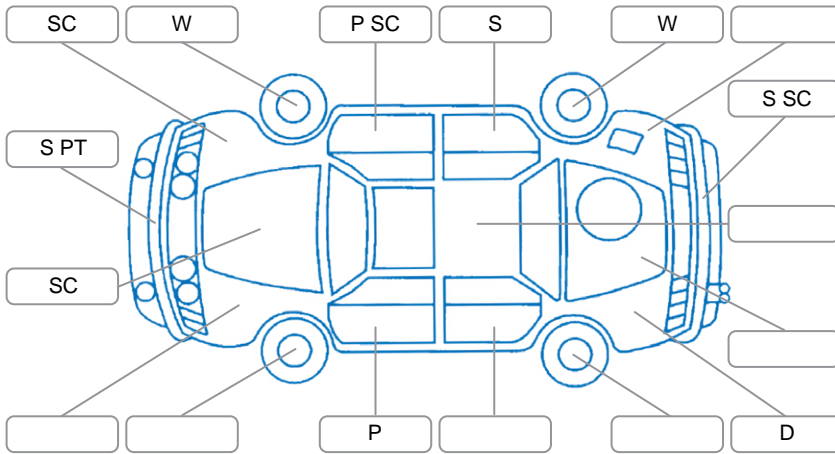

Key
 S = Scratch R = Rust C = Crack * = Decals W = Significant scuffs
 D = Dent PT = Paint defect P = Pin dent SC = Stone Chips

Note: some defects and blemishes may not be displayed in the diagram

Body Inspection Comments

Tailgate seal torn

Conditions During Body Inspection

Wet

Under Carriage and Under Bonnet Inspection Comments

FWD

Interior Comments

Seats:	Good
Carpets:	Good
Panels:	Good
Dashboard:	Good

General Comments