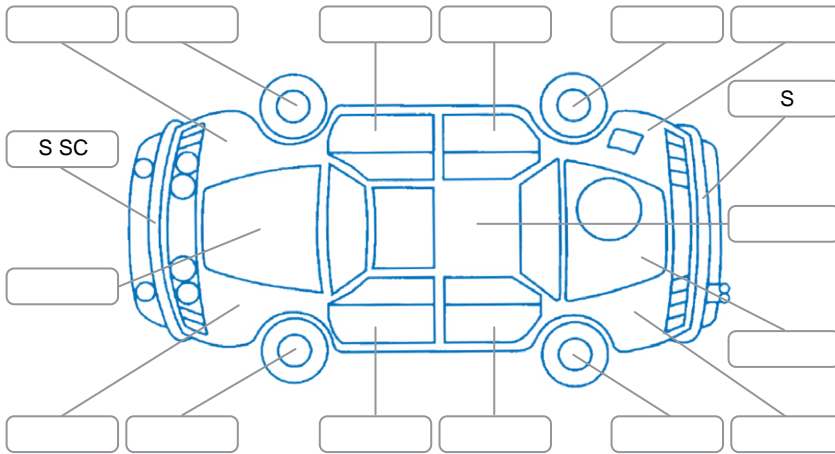

Report ID:	28,097,211	Version:	1
Created:	13 Apr 2026		

Make:	Subaru	Model:	Legacy
Body Style:	Wagon	Year:	2011
Rego No.:	NZY228	Rego Expiry:	05 Oct 2026
WoF Expiry:	14 Apr 2027	Odometer:	193,962 Kms
Good No.:	28097211	VIN:	7AT0GF0BX21031316
Next Service:	203899	Service History:	No

Key

S = Scratch R = Rust C = Crack * = Decals W = Significant scuffs
 D = Dent PT = Paint defect P = Pin dent SC = Stone Chips

Note: some defects and blemishes may not be displayed in the diagram

Body Inspection Comments

Minor stone chips on windscreen

Conditions During Body Inspection

Wet

Under Carriage and Under Bonnet Inspection Comments

All wheel drive

Interior Comments

Seats:	Good
Carpets:	Good
Panels:	Good
Dashboard:	Good