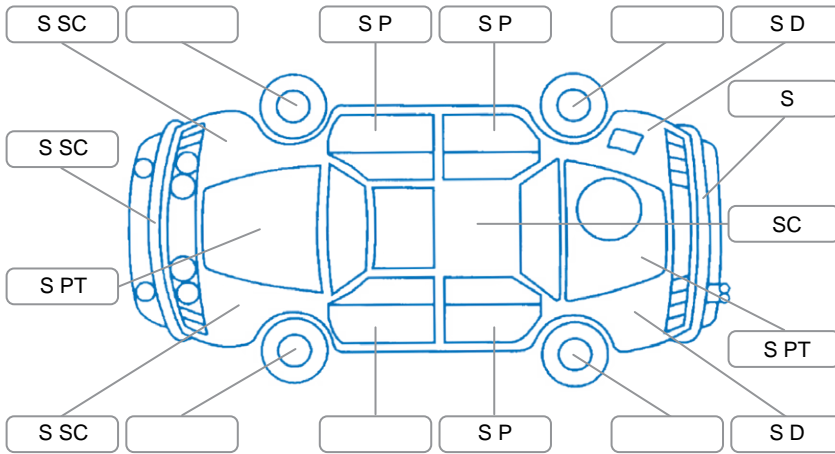

Report ID:	28,097,194	Version:	1
Created:	21 Apr 2026		

Make:	Ssangyong	Model:	Kyron
Body Style:	SUV	Year:	2011
Rego No.:	FWJ401	Rego Expiry:	05 Apr 2026
WoF Expiry:	04 May 2027	Odometer:	174,959 Kms
Good No.:	28097194	VIN:	KPTT0C1FSBP140335
Next Service:	174955	Service History:	No

Key

S = Scratch R = Rust C = Crack * = Decals W = Significant scuffs
 D = Dent PT = Paint defect P = Pin dent SC = Stone Chips

Note: some defects and blemishes may not be displayed in the diagram

Body Inspection Comments

Nudge bar front bumper,

Conditions During Body Inspection

Wet

Under Carriage and Under Bonnet Inspection Comments

Interior Comments

Seats:	Average
Carpets:	Average
Panels:	Average
Dashboard:	Average

General Comments