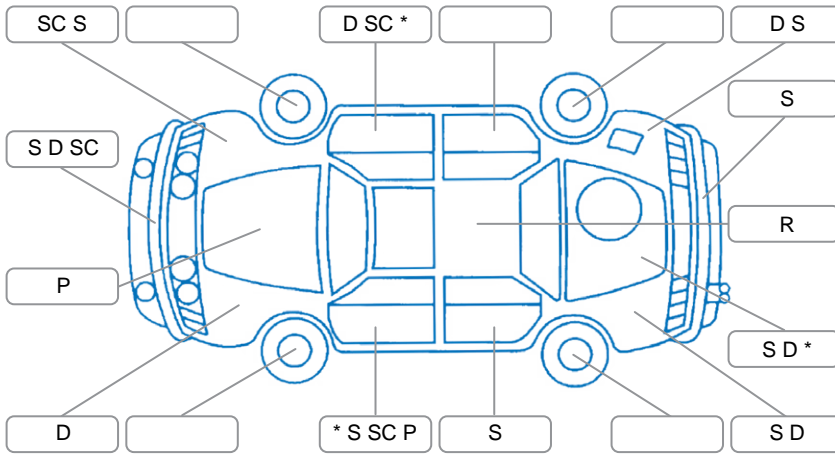

Report ID:	28,097,173	Version:	2
Created:	13 Apr 2026		

Make:	Toyota	Model:	Hiace
Body Style:	Minibus	Year:	2022
Rego No.:	NZJ484	Rego Expiry:	16 Jul 2026
WoF Expiry:	25 Jan 2027	Odometer:	56,749 Kms
Good No.:	28097173	VIN:	JTF2A8CP106001109
Next Service:	67,800 kms	Service History:	Yes

Key
 S = Scratch R = Rust C = Crack * = Decals W = Significant scuffs
 D = Dent PT = Paint defect P = Pin dent SC = Stone Chips

Note: some defects and blemishes may not be displayed in the diagram

Body Inspection Comments

Interior cargo area dents/scratches, interior head liner stains,

Conditions During Body Inspection Dry

Under Carriage and Under Bonnet Inspection Comments

Interior Comments

Seats:	Average
Carpets:	Average
Panels:	Average
Dashboard:	Good