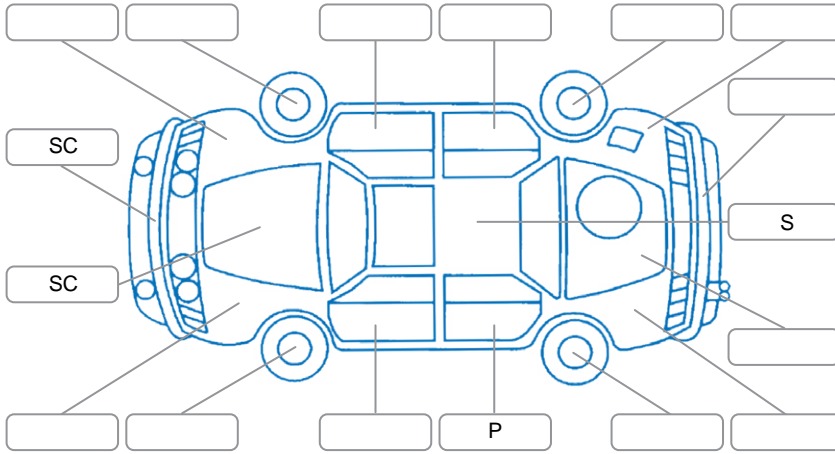

Report ID:	28,097,063	Version:	1
Created:	09 Apr 2026		

Make:	Ford	Model:	Ranger
Body Style:	Utility	Year:	2018
Rego No.:	LFB565	Rego Expiry:	26 Feb 2027
WoF Expiry:	30 Apr 2026	Odometer:	264,163 Kms
Good No.:	28097063	VIN:	MPBUMFF50JX153561
Next Service:	249,000 Kms	Service History:	Yes

**Key**

S = Scratch    R = Rust    C = Crack    \* = Decals    W = Significant scuffs  
 D = Dent    PT = Paint defect    P = Pin dent    SC = Stone Chips

Note: some defects and blemishes may not be displayed in the diagram

**Body Inspection Comments**

Conditions During Body Inspection: Dry

**Under Carriage and Under Bonnet Inspection Comments**

2WD  
 Engine oil weep and seepage

**Interior Comments**

Seats:	Stains. Rip on drivers seat
Carpets:	Good
Panels:	Average
Dashboard:	Good