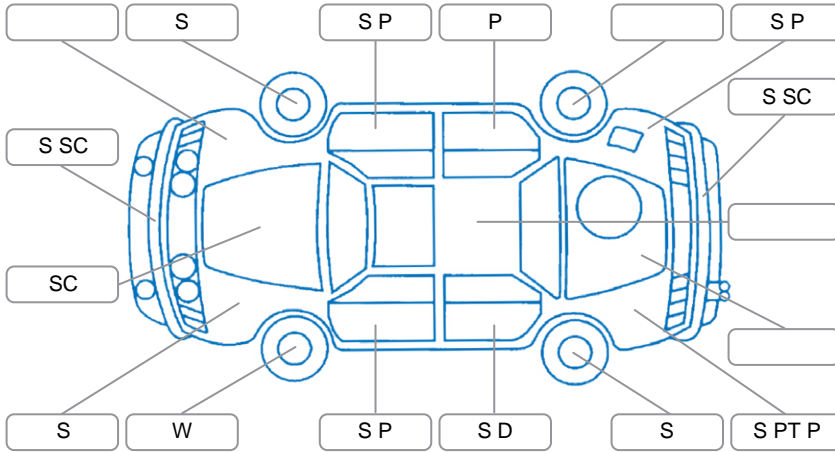

Report ID:	28,096,992	Version:	2
Created:	14 Apr 2026		

Make:	KIA	Model:	Sportage
Body Style:	SUV	Year:	2017
Rego No.:	KRT581	Rego Expiry:	31 Aug 2026
WoF Expiry:	14 Dec 2026	Odometer:	98,497 Kms
Good No.:	28096992	VIN:	KNAPR813SH7252513
Next Service:	111000	Service History:	Yes

Key

S = Scratch R = Rust C = Crack * = Decals W = Significant scuffs
 D = Dent PT = Paint defect P = Pin dent SC = Stone Chips

Note: some defects and blemishes may not be displayed in the diagram

Body Inspection Comments

Left mirror indicator lens small crack, windscreen stone chip been repaired with repair cert in glovebox.

Conditions During Body Inspection

Wet

Under Carriage and Under Bonnet Inspection Comments

4WD

Interior Comments